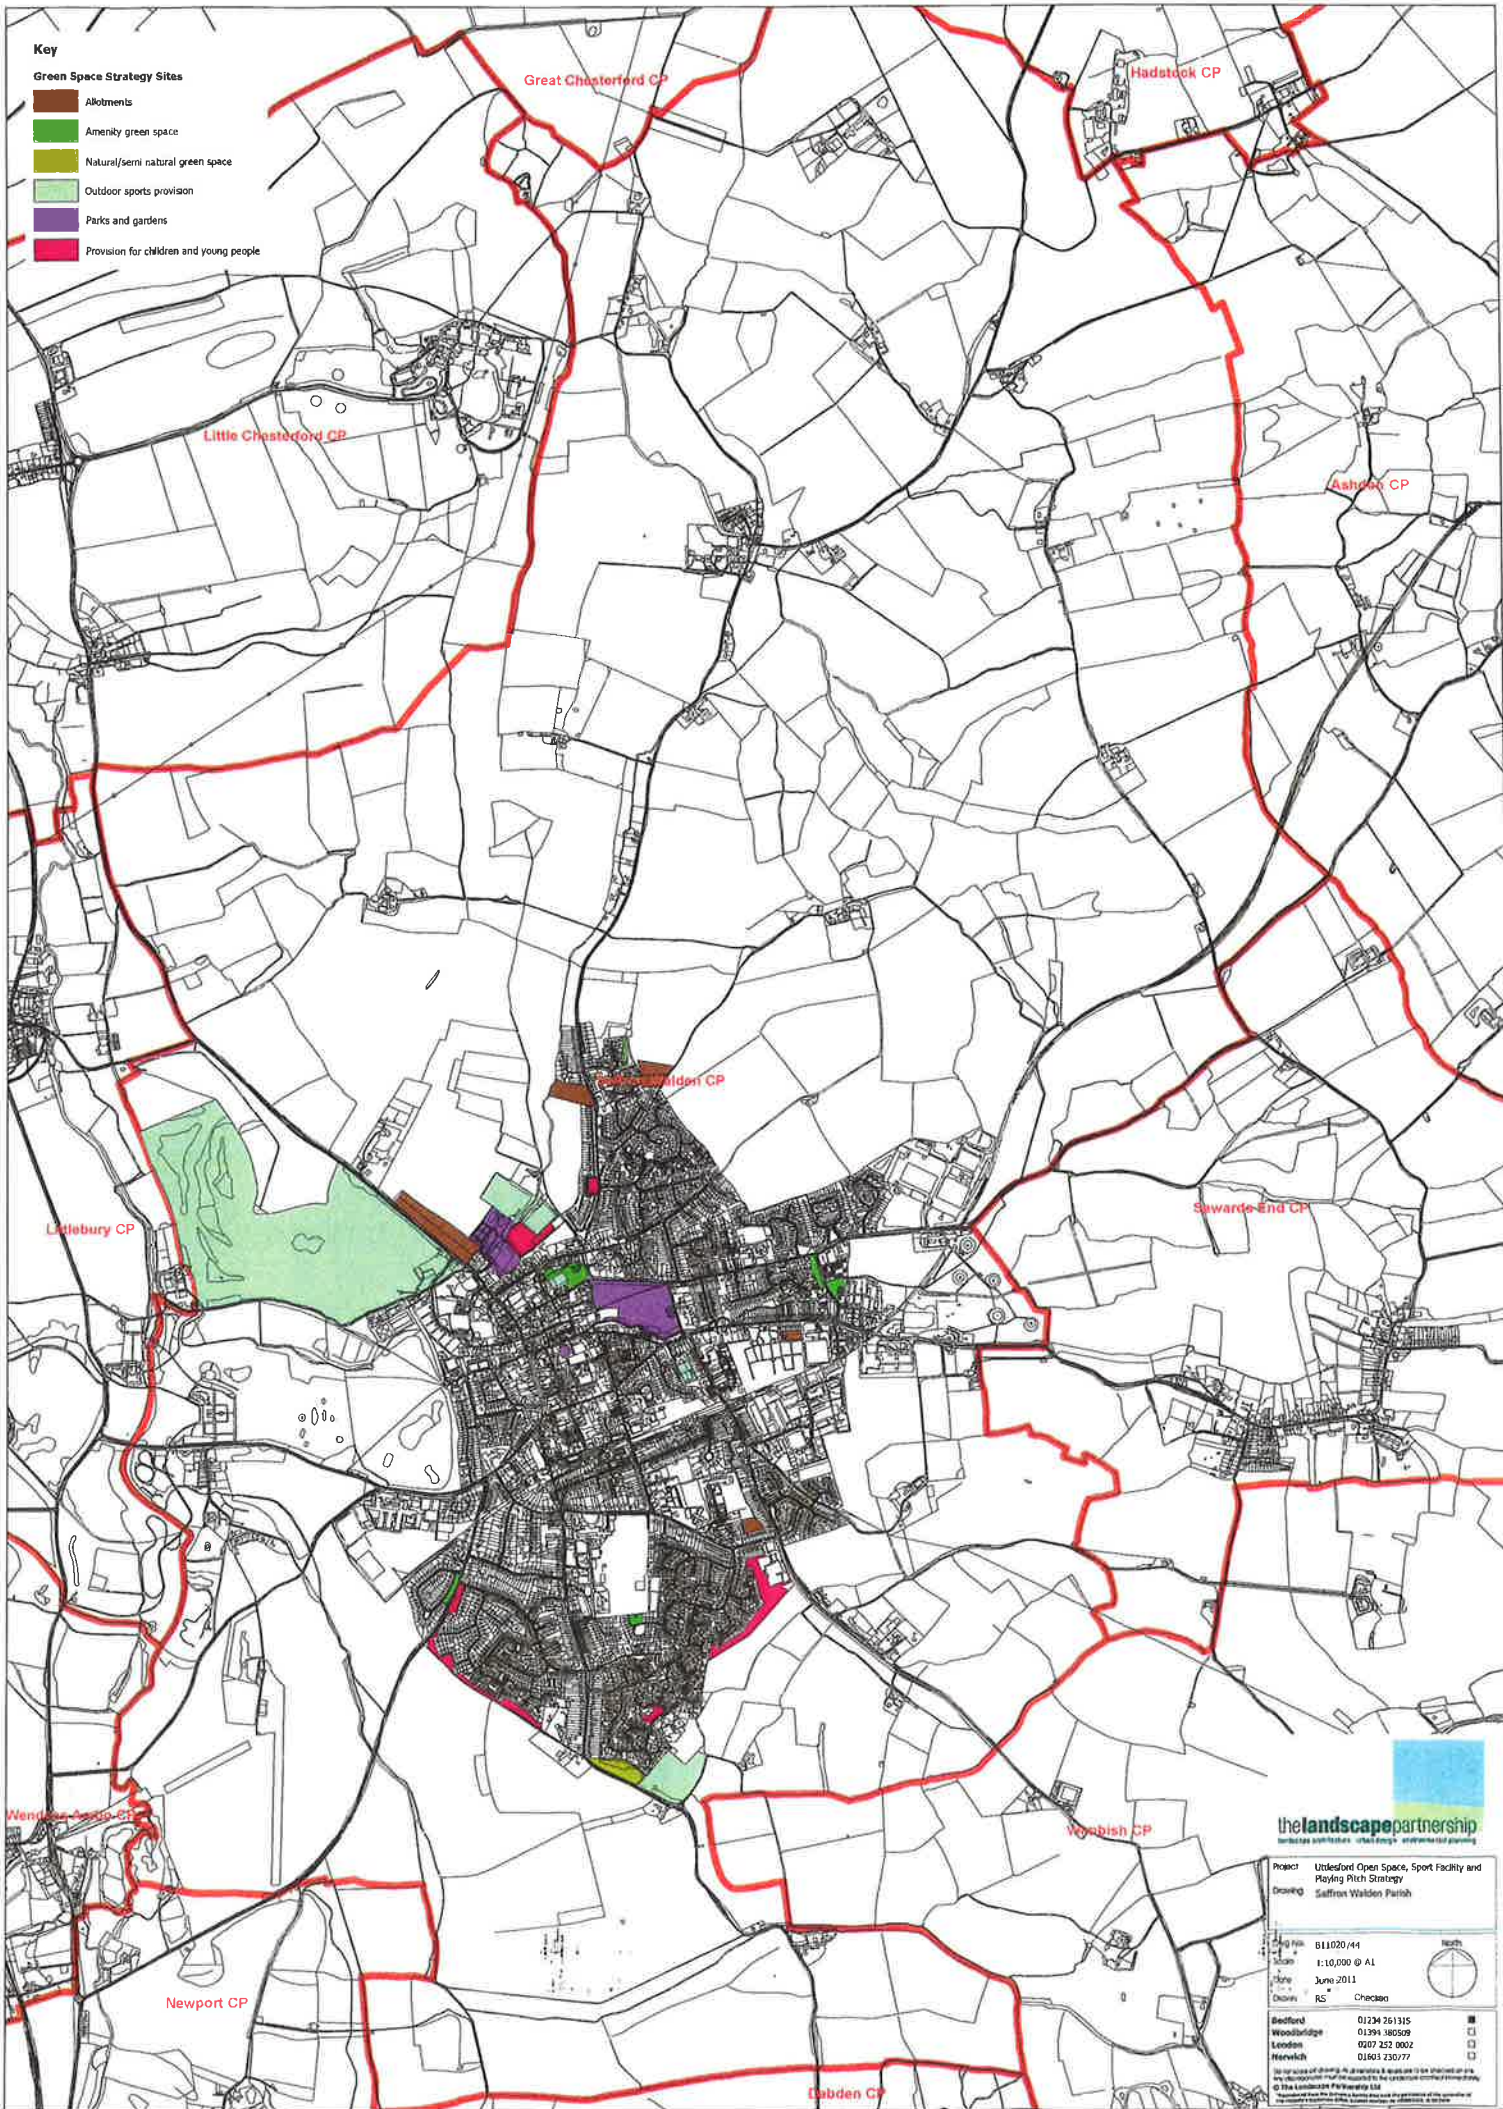

Key

Green Space Strategy Sites

- Allotments
- Amenity green space
- Natural/semi natural green space
- Outdoor sports provision
- Parks and gardens
- Provision for children and young people

Fig No:	B11020/44	North
Scale:	1:10,000 @ A1	
Date:	June 2011	
Drawn:	RS	

Bedford	01234 261315	☒
Woodbridge	01294 380509	☐
London	0207 252 0002	☐
Hereford	01603 230777	☐